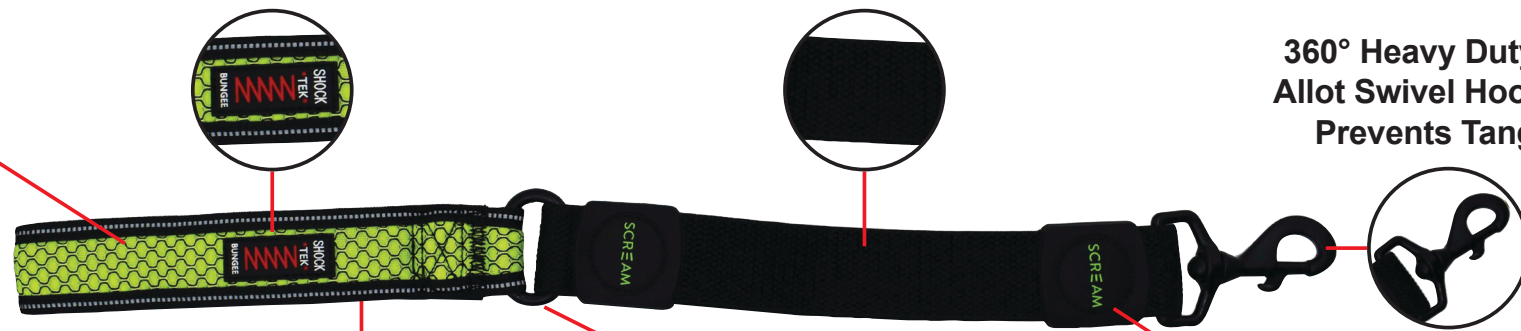

Reflective Bungee Leash with Padded Handle

Reflective Bungee Leash with Padded Handle

4 COLOURS (Loud Green, Loud Blue, Loud Pink & Loud Orange) | 2 Widths (2.5x55cm & 3.8x55cm)

The Scream Bungee Leash features shock absorbing bungee and a high-quality neoprene padded handle for added comfort. By gently correcting your dog's jerks, the Scream Bungee Leash does your shoulders, arms, and your dog's neck a favour by absorbing shock. This leash has a tensile force of 280kgs, fully welded square rings and a 360° durable anodised black snap buckle to add to the durability of this leash. The Scream Bungee Leash is a great training leash for your dog, specifically for bigger breeds as it is carefully designed to keep your dog closer to your body while walking amongst traffic areas.

Reflective Bungee Leash with Padded Handle - What's It Made Of?

100% High Quality Dual Layer Nylon

BUNGEE LOGO

8" (20cm) Elastic BUNGEE Shock Buffer

360° Heavy Duty Zinc Allot Swivel Hook That Prevents Tangles

SCAN TO VIEW
Scream Bungee Leash Product Video

Soft Neoprene Handle Inner

Welded Heavy Duty Black Square Ring

Scream[®] Logo